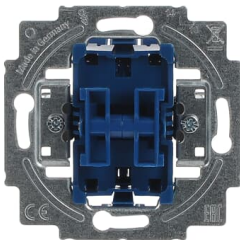

### Flush Mounted Inserts Alternating-/alternating switch 10 A

---

**General Information**

Extended Product Type	2000/6/6US-101-500
Product ID	2CKA001011A0928
EAN	4011395102527
Catalog Description	Flush Mounted Inserts Alternating-/alternating switch 10 A
Long Description	Cannot be illuminated.