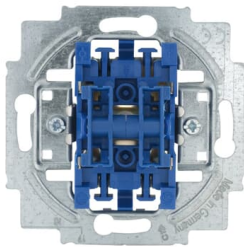

PRODUCT-DETAILS

2000/5 US-507

Flush Mounted Inserts Series switch 10 A

General Information

Extended Product Type	2000/5 US-507
Product ID	2CKA001012A2108
EAN	4011395040935
Catalog Description	Flush Mounted Inserts Series switch 10 A
Long Description	Neon lamp 8338-1 as orientation light can be added from the back of the switch insert. The Illumination set is powered by the connected load. Suitability and maximum current for Illumination sets by the connected load must be ensured.

Installation

Instructions and Manuals	No document needed
Mounting Type	Flush Mounted
Type of Fastening	Mounting with Claw Mounting with Screw
Modular Components Included	Flush Mounted Insert with Mounting Plate