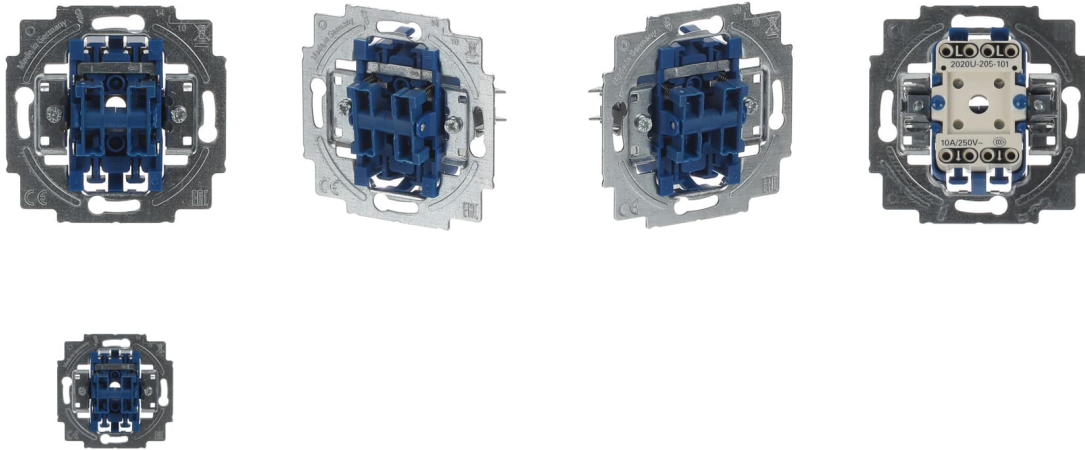

2CKA001754A4799	Cover frame 5gang concrete grey - Busch-axcent pur	1725-298	1	piece
2CKA001754A4475	Cover frame 5gang entrée grey - Busch-axcent	1725-291-500	1	piece
2CKA001754A4485	Cover frame 5gang maison-beige - Busch-axcent	1725-299-500	1	piece
2CKA001754A4122	Cover frame 5gang palladium - alpha exclusive	1725 KA-260	1	piece
2CKA001754A4123	Cover frame 5gang palladium - alpha exclusive	1735 KA-260	1	piece
2CKA001754A4408	Cover frame 5gang palladium - alpha nea	1735-260	1	piece

Categories

Low Voltage Products and Systems → Wiring Accessories - Light Switch Ranges → Flush Mounted Inserts → Mechanical Inserts

360°