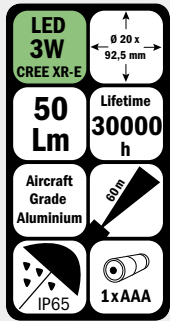

LED „Mini Torch“

- Compact
- Very small and light
- Extremely high lighting performance
- LED 3 Watt CREE XR-E
- 1xAAA battery

Art. no.	size	kg	PU
130310	Ø 20 x 92,5 mm	0,080	1

LED „Focus Torch“

- Adjustable focus for near and far
- LED 3 Watt CREE XP-E
- 3xAAA batteries

Art. no.	size	kg	PU
130312	Ø 34,4 x 115 mm	0,200	1

LED „IP67 Torch“

- IP67, dust-tight, protected against brief submersion (water-tight)
- 1 x switch operation 100 % lighting performance
- 2 x switch operation 30 % lighting performance
- LED 5 Watt CREE XP-G
- 4xAAA batteries

Art. no.	size	kg	PU
130314	Ø 40,5 x 141 mm	0,440	1

LED „RC Torch“

- Rechargeable battery, lithium-ion 2200 mAh 3.7 V
- Integrated charging unit
- 1 x switch operation 100 % lighting performance
- 2 x switch operation 30 % lighting performance
- Additional battery holder as backup
- Deep discharge protection
- LED 5 Watt CREE XP-G
- Charging cable 230 Volt, charging cable for automobile
- Battery holder (battery operation is an alternative)

Art. no.	size	kg	PU
130316	Ø 40,5 x 180 mm	0,440	1

LED „Max Torch“

- Illumination range: 300 m
- LED 10 Watt CREE XML-T6
- Extreme illumination range
- 1 x switch operation 100 % lighting performance, 2 x switch operation 25 % lighting performance
- 3x C batteries included
- Including wrist strap