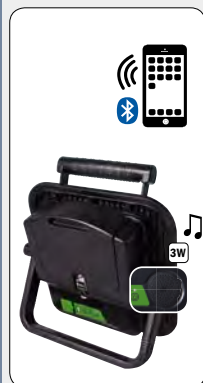

Art. no.	Volt	A	size	kg	PU
130331	7.4	4400	92 x 75 x 65 mm	0,340	1

Replacement battery to "HUPlight20"

- Lithium-ion battery 8800 mAh 7.4 V
- protected against spray water in accordance with IP54

Art. no.	Volt	A	size	kg	PU
130333	7.4	8800	120 x 75 x 87 mm	0,573	1

Compact floodlight "HUPlight50" with Bluetooth

- Lithium-ion battery 13.2 AH 7.4 V
- 50 Watt LED
- High quality aluminium housing + PC, protects against splashes according to IP54
- Extremely bright light
- Lighting performance is variable, 50% | 100%
- Operating time:
 - about 5 hours for just the lighting (at 100% light intensity),
 - about 10 hours for just the lighting (at 50% light intensity),
 - about 4 hours for lighting + Bluetooth speaker,
 - around 15 hours for just the Bluetooth loudspeaker.
- Loading of external devices via USB port
- Charger: 230 V Power Supply (12 V 2.3 A)
- 12 V Car charger
- Bluetooth
- adjustable stand