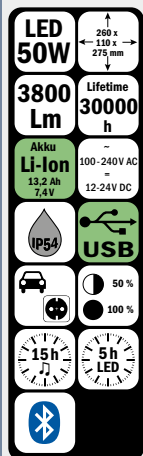

Compact floodlight "HUPlight50" with Bluetooth

- Lithium-ion battery 13.2 AH 7.4 V
- 50 Watt LED
- High quality aluminium housing + PC, protects against splashes according to IP54
- Extremely bright light
- Lighting performance is variable, 50% | 100%
- Operating time:
  - about 5 hours for just the lighting (at 100% light intensity),
  - about 10 hours for just the lighting (at 50% light intensity),
  - about 4 hours for lighting + Bluetooth speaker,
  - around 15 hours for just the Bluetooth loudspeaker.
- Loading of external devices via USB port
- Charger: 230 V Power Supply (12 V 2.3 A)
- 12 V Car charger
- Bluetooth
- adjustable stand