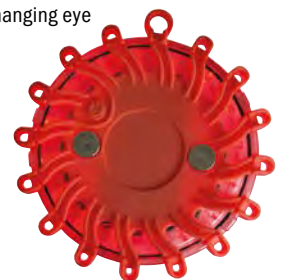

- 16 x LED
- 9 different flashing modes
- High-quality plastic, drop-protected and weather-proof
- Integrated lithium ion battery pack
- Charging cable 230 Volt, car charging cable
- Magnetic, with hanging eye