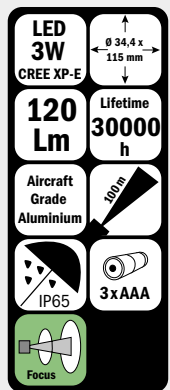

LED „Mini Torch“

- Compact
- Very small and light
- Extremely high lighting performance
- LED 3 Watt CREE XR-E
- 1xAAA battery

Art. no.	size	kg	PU
130310	Ø 20 x 92,5 mm	0,080	1

LED „Focus Torch“

- Adjustable focus for near and far
- LED 3 Watt CREE XP-E
- 3xAAA batteries

Art. no.	size	kg	PU
130312	Ø 34,4 x 115 mm	0,200	1

LED „IP67 Torch“

- IP67, dust-tight, protected against brief submersion (water-tight)
- 1 x switch operation 100 % lighting performance
- 2 x switch operation 30 % lighting performance
- LED 5 Watt CREE XP-G
- 4xAAA batteries

Art. no.	size	kg	PU
130314	Ø 40,5 x 141 mm	0,440	1

LED „RC Torch“

- Rechargeable battery, lithium-ion 2200 mAh 3.7 V
- Integrated charging unit
- 1 x switch operation 100 % lighting performance
- 2 x switch operation 30 % lighting performance
- Additional battery holder as backup
- Deep discharge protection
- LED 5 Watt CREE XP-G
- Charging cable 230 Volt, charging cable for automobile
- Battery holder (battery operation is an alternative)

Art. no.	size	kg	PU
130316	Ø 40,5 x 180 mm	0,440	1

LED „Max Torch“

- Illumination range: 300 m
- LED 10 Watt CREE XML-T6
- Extreme illumination range
- 1 x switch operation 100 % lighting performance, 2 x switch operation 25 % lighting performance
- 3x C batteries included
- Including wrist strap