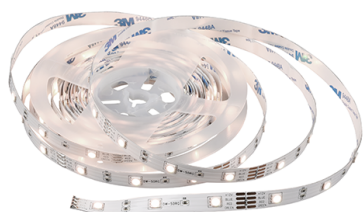

Light strip

RGB STRIPE – R65485169

incl. 1x SMD LED, 24W · 1x 1200lm, 3000K

- **Remote control**
- **Integrated dimmer**
- **RGB Colorchanging**

The STRIPE light impresses with the variety of ways in which it can be used. The LEDs installed on the five-metre-long strip can be switched through in all rainbow colours and in different, changing colour modes using the enclosed remote control. The light is therefore a real eye-catcher in any living environment. The strip itself is kept in a plain white colour so that the light blends unobtrusively into any furnishing style, especially when switched off. In addition, the luminaire features modern LED technology, which is characterised by high light quality and energy efficiency. Compared to conventional halogen lamps, up to 80% of energy costs can be saved. In addition, LED light sources have a long service life, produce less heat and protect the environment.

Material construction

Plastic · White

Product dimensions

Width: 500cm

Depth: 1cm

Weight: 0,2kg

Technical data

Light source: SMD – LED (integrated)

Watt: 24W

Lumen: 1x 1200lm

Kelvin: 3000K

Color rendering (CRI): > 80 CRI

Lifetime: 25000H

Switching cycles: 10000x ON/OFF

Support & Download Links

[Manual](#)