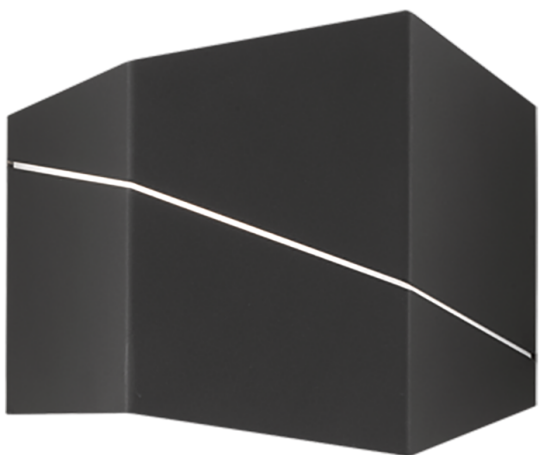

Wall lamp

ZORRO – 223210132

incl. 1x SMD, 6,5W · 1x 700lm, 3000K

- **Wallmounting**
- **IP20**

The ZORRO wall light embodies modern colour and design. The appealing design language looks stylish and blends seamlessly into modern living spaces. As a supplementary or orientation light, the luminaire visually enhances any living space and provides a customised lighting result thanks to the angled recess. The light is indirect and the glow of light is directed against the wall. The light measures 18 x 14.5 cm and creates a pleasant atmosphere with its warm white light. In matt white, the ZORRO perfectly rounds off the modern and sleek appearance. In addition, the luminaire features modern LED technology, which is characterised by high light quality and energy efficiency. Compared to conventional halogen lamps, up to 80% of energy costs can be saved. In addition, LED light sources have a long service life, produce less heat and protect the environment.

Material construction

Metal · Black mat

Product dimensions

Width: 18cm
Height: 14cm
Weight: 0,5kg

Technical data

Light source: SMD – LED (integrated)
Watt: 6,5W
Lumen: 1x 700lm
Kelvin: 3000K
Color rendering (CRI): > 80 CRI
Lifetime: 30000H
Switching cycles: 15000x ON/OFF