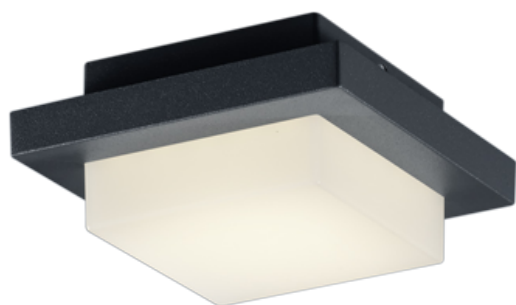

Wall lamp

HONDO – 228960142

incl. 1x SMD LED, 3,5W · 1x 330lm, 3000K

- **Wall- & ceiling mounting**
- **IP54**
- **Not dimmable**

The HONDO outdoor wall light impresses with its clear and elegant shape. It blends harmoniously into any garden ambience. Thanks to its IP54 protection rating, it can withstand any weather conditions. The light is made of robust, high-quality cast aluminium in anthracite. In addition, the luminaire features modern LED technology, which is characterised by high light quality and energy efficiency. Compared to conventional halogen lamps, up to 80% of energy costs can be saved. In addition, LED light sources have a long service life, produce less heat and protect the environment.

Material construction

Diecast aluminium ·
Anthracite
Plastic · White

Product dimensions

Width: 14cm
Height: 14cm
Weight: 0,6kg

Technical data

Light source: SMD – LED (integrated)
Watt: 3,5W
Lumen: 1x 330lm
Kelvin: 3000K
Color rendering (CRI): > 80 CRI
Lifetime: 20000H
Switching cycles: 50000x ON/OFF