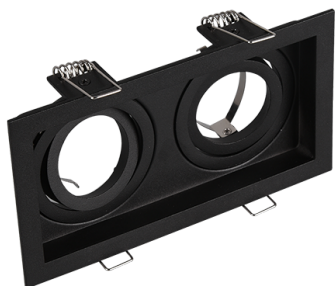

Recessed lighting

## **KENAI – 651600232**

excl. 2x GU10 · max. 15W

- **Slewable**
- **Ceiling mounting**
- **IP20**
- **Lamp(s) not included**

The secret of TRIO recessed luminaires is: timeless, flexible, design-orientated! With the right recessed lights, stylish accents can be set and an atmospheric ambience created. The swivelling recessed spotlights in the KENAI range can be used in a variety of ways - whether as ambient lighting or for targeted accentuation of selected areas. The light source is interchangeable, giving you the option of choosing your personal favourite from switchable and dimmable light sources for wide-area or directional light. The design is timeless and blends easily into a variety of interior styles. The KENAI recessed spotlight measures 170 x 90 mm and requires an installation depth of at least 110 mm. Black matt luminaire design is absolutely on trend and blends wonderfully into modern living spaces. For energy-saving lighting, it is recommended to use an LED illuminant. These are an optimal alternative to conventional halogen lamps and stand for a high quality of light and energy savings of up to 80%. In addition, LED lamps help you benefit from a long service life, low heat generation and at the same time protect the environment.

### **Material construction**

Metal - Black mat

### **Product dimensions**

Width: 17cm  
Height: 10cm  
Depth: 9cm  
mounting depth: 11cm  
ceiling cut-out: 16,5cm  
Weight: 0,3kg