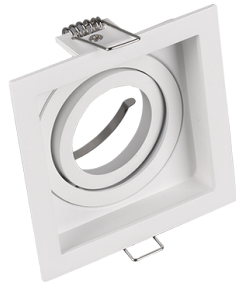

Recessed lighting

KENAI – 651600131

excl. 1x GU10 · max. 15W

- **Sleuable**
- **Ceiling mounting**
- **IP20**
- **Lamp(s) not included**

The secret of TRIO recessed luminaires is: timeless, flexible, design-orientated! With the right recessed lights, stylish accents can be set and an atmospheric ambience created. The swivelling recessed spotlights in the KENAI range can be used in a variety of ways - whether as ambient lighting or for targeted accentuation of selected areas. The light source is interchangeable, so you have the option of choosing your personal favourite from switchable and dimmable light sources for wide-area or directional light. The square design is timeless and blends easily into a variety of interior styles. The KENAI recessed spotlight measures 90 x 90 mm and requires a ceiling cut-out of 85 mm and an installation depth of at least 110 mm. White matt luminaire design is absolutely on trend and blends wonderfully into modern living spaces. For energy-saving lighting, it is recommended to use an LED illuminant. These are an optimal alternative to conventional halogen lamps and stand for a high quality of light and energy savings of up to 80%. In addition, LED lamps help you benefit from a long service life, low heat generation and at the same time protect the environment.

Material construction

Metal · White mat

Product dimensions

Width: 9cm
Height: 10cm
Depth: 9cm
mounting depth: 11cm
ceiling cut-out: 8,5cm
Weight: 0,2kg

Technical data

Light source: excl. 1x GU10 · max. 15W