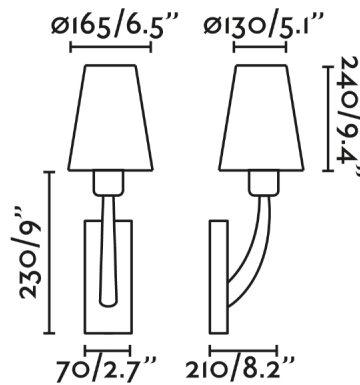

General characteristics

Fixation	Wall
Type	I
IP	20
voltage	100V-240V
Hertz	50/60Hz
Max. Power	15W

Material

Body/Structure	Steel
Screen	Textile

Finish

Body/Structure	Matt Nickel
Screen	Beige

Lighting characteristics