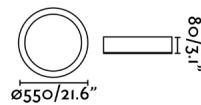

### General characteristics

Fixation	Ceiling
Type	I
IP	20
voltage	100V-240V
Hertz	50/60Hz
Max. Power	36WW