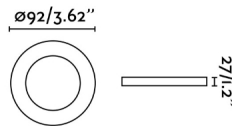

General characteristics

Fixation	Ceiling
Type	II
IP	20
voltage	100V-240V
Hertz	50/60Hz
Upwards Vertical orientation	↻ 30°
Downwards vertical orientation	↻ 30°
Flush box dimensions	ø80mm
Max. Power	8W
Cutting size	ø80mm