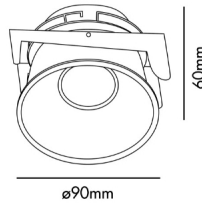

Injected aluminium round recessed light, easy to install and designed for lighting commercial and working spaces. The light source is a bulb GU10 max 50W not included.

General characteristics

Fixation	Ceiling
Type	II
IP	20
voltage	100V-240V
Hertz	50/60Hz
Max. Power	8W
Cutting size	ø83mm

Material

Body/Structure	Aluminium
----------------	-----------

Finish

Body/Structure	Matt White
----------------	------------

Lighting characteristics

Light source included	No
Light source	GU10
Light direction	Accent lighting
Bulb socket included	Yes