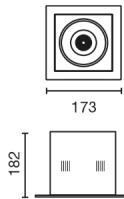

### General characteristics

Fixation	Ceiling
Type	III
IP	23
Horizontal orientation	↻ 20°
Max. Power	36W
Cutting size	162x162mmmm