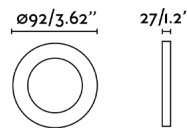

### General characteristics

Fixation	Ceiling
Type	II
IP	20
voltage	100V-240V
Hertz	50/60Hz
Upwards Vertical orientation	↻ 30°
Downwards vertical orientation	↻ 30°
Max. Power	8W
Cutting size	ø80mm