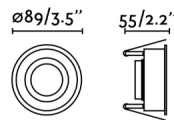

Round recessed light with simple design, enabling it to be discreetly integrated into the ceiling. This downlight has IP44. Finished in white.

General characteristics

Fixation	Ceiling
Type	II
IP	44
voltage	100V-240V
Hertz	50/60Hz
Flush box dimensions	ø83mm
Max. Power	8W
Cutting size	ø83mm

Material

Body/Structure	Steel
----------------	-------

Finish

Body/Structure	Matt White
----------------	------------

Lighting characteristics

Light source included	No
Maximum ceiling thickness	24
Light source	GU10
Light direction	Accent lighting
Bulb socket included	No
Recommended bulb socket	43065