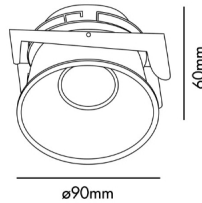

Injected aluminium round recessed light, easy to install and designed for lighting commercial and working spaces. The light source is a bulb GU10 max 50W not included. This downlight has IP44.

General characteristics

Fixation	Ceiling
Type	II
IP	44
voltage	100V-240V
Hertz	50/60Hz
Max. Power	8W
Cutting size	ø83mm

Material

Body/Structure	Aluminium
Diffuser	Glass

Finish

Body/Structure	Matt White
Diffuser	Transparent

Lighting characteristics