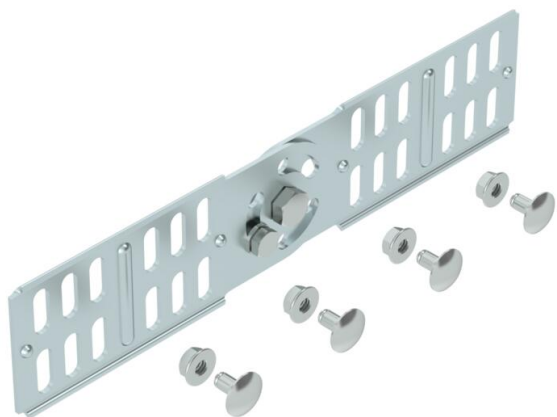

Technical data sheet

Adjustable connector 60 FS

Item number: 7082010

Adjustable connector for cable trays with a side height of 60 mm.
Including appropriate fastening material.

- St** Steel
- FS** Strip galvanized

Master data

Item number	7082010
Description 1	Adjustable connector
Description 2	for cable tray
Manufacturer	OBO
Dimension	60x260
Material	Steel
Surface	Strip galvanized
Surface standard	DIN EN 10346
Smallest sales unit	10
Unit of quantity	Piece
Weight	25.1 kg
Weight unit	kg/100 pc.

Dimensions

Dimension	254 x 56
Length	254 mm
Width	16 mm
Height	60 mm
Height	2 in
Plate thickness	2 mm

Technical data sheet

Adjustable connector 60 FS

Item number: 7082010

Technical data

Version for	Straight connector
Maintain electrical functions	no
Suitable for mesh cable tray	no
Suitable for cable ladder	no
Suitable for cable tray	yes
Suitable for cable tray system height	60 mm
Adjustable connector, horizontal	no
Articulated connector, vertical	yes
Connection type	Screw connector