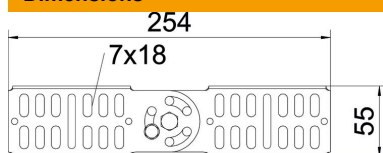

Technical data sheet

Adjustable connector 60 FS

Item number: 7082010

Adjustable connector for cable trays with a side height of 60 mm.
Including appropriate fastening material.

- St** Steel
- FS** Strip galvanized

Master data

Item number	7082010
Description 1	Adjustable connector
Description 2	for cable tray
Manufacturer	OBO
Dimension	60x260
Material	Steel
Surface	Strip galvanized
Surface standard	DIN EN 10346
Smallest sales unit	10
Unit of quantity	Piece
Weight	25.1 kg
Weight unit	kg/100 pc.

Dimensions

Dimension	254 x 56
Length	254 mm
Width	16 mm
Height	60 mm
Height	2 in
Plate thickness	2 mm

Technical data sheet

Adjustable connector 60 FS

Item number: 7082010

Technical data

Version for	Straight connector
Maintain electrical functions	no
Suitable for mesh cable tray	no
Suitable for cable ladder	no
Suitable for cable tray	yes
Suitable for cable tray system height	60 mm
Adjustable connector, horizontal	no
Articulated connector, vertical	yes
Connection type	Screw connector