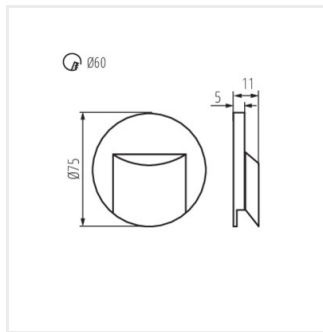

ERINUS LED O