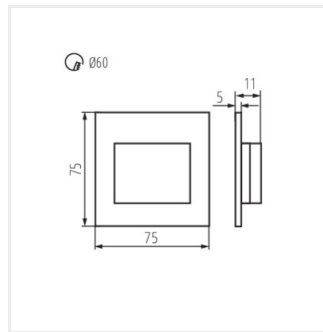

ERINUS LED LL GR-WW

ERINUS LED

Staircase LED light fitting

ERINUS LED LL GR-NW

ERINUS LED L B-WW

ERINUS LED L B-NW

ERINUS LED O B-WW

ERINUS LED O B-NW

ERINUS LED LL B-WW

ERINUS LED LL B-NW

ERINUS LED L

ERINUS LED O

ERINUS LED LL