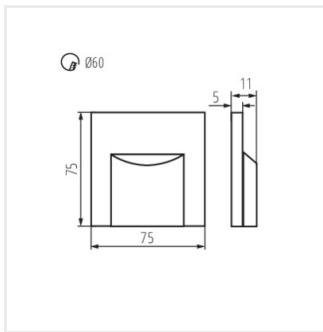

ERINUS LED L