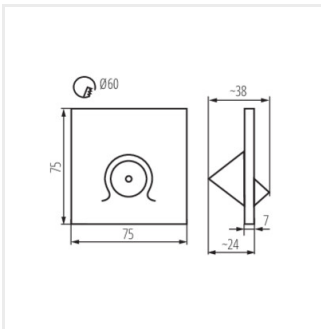

- Enclosure material: plastic

MEFIS LED

Staircase LED light fitting

MEFIS LED W-NW

MEFIS LED B-NW

MEFIS LED