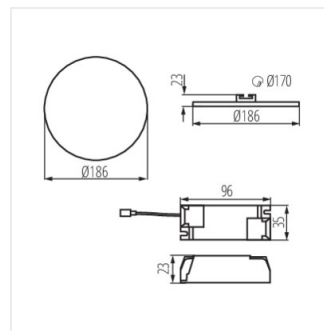

AREL LED DO 20W