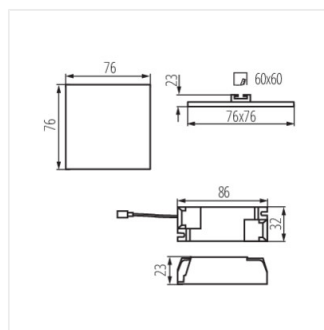

### Downlight fitting

AREL LED DO 25W

AREL LED DL 25W

AREL LED DO 6W

AREL LED DL 6W

AREL LED DO 10W

AREL LED DL 10W

AREL LED DO 14W