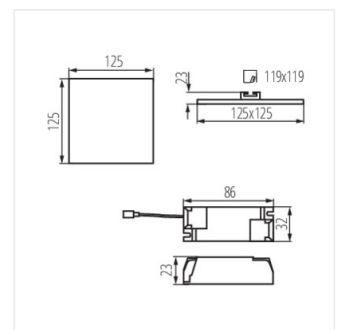

### Downlight fitting

AREL LED DO 25W

AREL LED DL 25W

AREL LED DO 6W

AREL LED DL 6W

AREL LED DO 10W

AREL LED DL 10W

AREL LED DO 14W