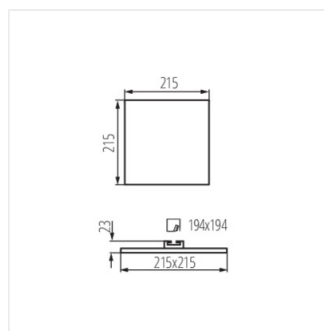

AREL LED DL 25W