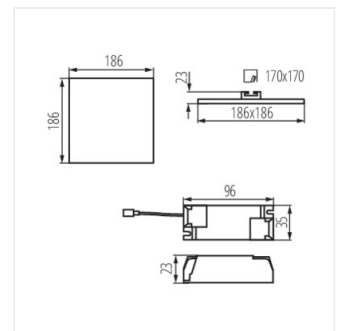

AREL LED DL 20W