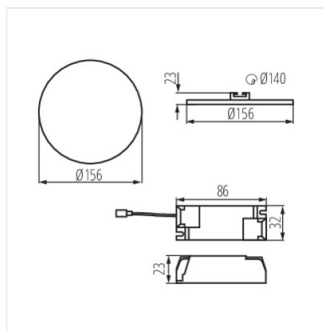

### Downlight fitting

AREL LED DO 25W

AREL LED DL 25W

AREL LED DO 6W

AREL LED DL 6W

AREL LED DO 10W

AREL LED DL 10W

AREL LED DO 14W