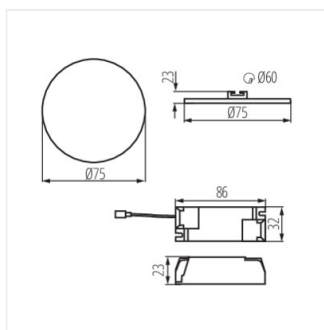

### Downlight fitting

AREL LED DO 25W

AREL LED DL 25W

AREL LED DO 6W

AREL LED DL 6W

AREL LED DO 10W

AREL LED DL 10W

AREL LED DO 14W