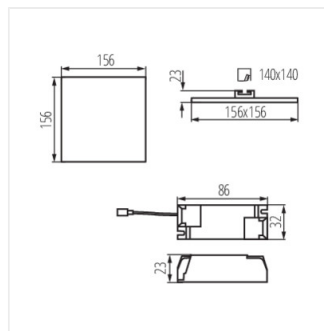

### Downlight fitting

AREL LED DO 25W

AREL LED DL 25W

AREL LED DO 6W

AREL LED DL 6W

AREL LED DO 10W

AREL LED DL 10W

AREL LED DO 14W