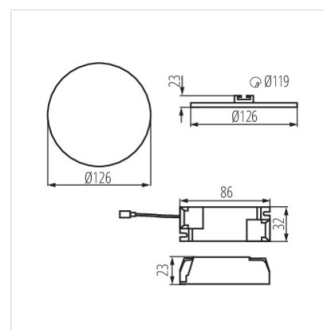

### Downlight fitting

AREL LED DO 25W

AREL LED DL 25W

AREL LED DO 6W

AREL LED DL 6W

AREL LED DO 10W

AREL LED DL 10W

AREL LED DO 14W