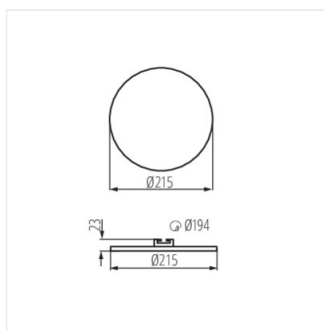

AREL LED DO 25W