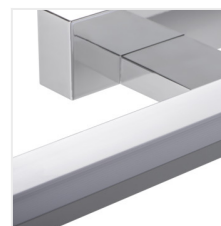

ASTEN LED IP44

LED wall mounted fitting

[V] 220-240 AC	[Hz] 50	≥15000	25000	ellipse ≤ 60 MacAdam	Ra 80	SMD
		IP 44		°C 5÷30		
[mm] 0.75÷1.5		0,1m				

ASTEN LED IP44 8W-NW

		[W]		[lm]	Tc [K]
ASTEN LED IP44 8W-NW	26680	8	chrome	650	4000
ASTEN LED IP44 12W-NW	26681	12	chrome	1000	4000
ASTEN LED IP44 15W-NW	26682	15	chrome	1350	4000
ASTEN IP44 8W-NW-B	26683	8	black	570	4000
ASTEN IP44 12W-NW-B	26684	12	black	850	4000
ASTEN IP44 15W-NW-B	26685	15	black	1150	4000
ASTEN IP44 8W-NW-W	26686	8	white	810	4000
ASTEN IP44 12W-NW-W	26687	12	white	1250	4000
ASTEN IP44 15W-NW-W	26688	15	white	1650	4000

Kanlux ASTEN LED is a linear wall luminaire to be used in places with increased humidity (IP44). You can easily mount it above the bathroom mirror. The lamp has a built-in light source based on SMD LED diodes, which lifetime is at least 25,000 hours.

- Enclosure material: aluminum alloy
- Lampshade material: plastic

ASTEN LED IP44

LED wall mounted fitting

ASTEN LED IP44 8W-NW

ASTEN LED IP44 12W-NW

ASTEN LED IP44 15W-NW

ASTEN IP44 8W-NW-B

ASTEN IP44 12W-NW-B