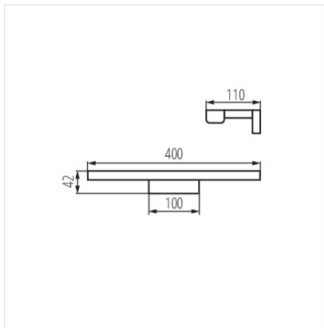

ASTEN LED IP44 8W