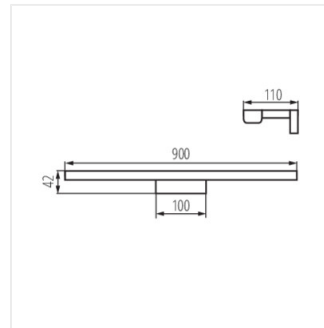

ASTEN IP44 15W-NW-B

ASTEN IP44 8W-NW-W

ASTEN IP44 12W-NW-W

ASTEN LED IP44

LED wall mounted fitting

ASTEN IP44 15W-NW-W

ASTEN LED IP44 8W

ASTEN LED IP44 12W