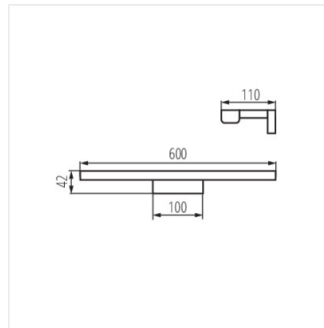

ASTEN IP44 15W-NW-B

ASTEN IP44 8W-NW-W

ASTEN IP44 12W-NW-W

ASTEN LED IP44

LED wall mounted fitting

ASTEN IP44 15W-NW-W

ASTEN LED IP44 8W

ASTEN LED IP44 12W