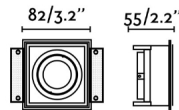

Square recessed light with simple design, enabling it to be discreetly integrated into the ceiling. This downlight has IP20 and is orientable. Finished in black and without frame.

General characteristics

Fixation	Ceiling
Type	II
IP	20
voltage	100V-240V
Hertz	50/60Hz
Upwards Vertical orientation	↻ 30°
Downwards vertical orientation	↻ 30°
Flush box dimensions	102x93mm
Max. Power	8W
Cutting size	102x93mm