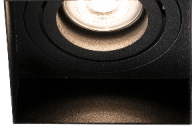

Square recessed light with simple design, enabling it to be discreetly integrated into the ceiling. This downlight has IP20 and is orientable. Finished in black and without frame.

General characteristics

Material

Body/Structure	Steel
-----------------------	-------

Finish

Body/Structure	Matt Black
-----------------------	------------

Lighting characteristics

Light source included	No
Maximum ceiling thickness	24
Light source	GU10
Light direction	Accent lighting
Bulb socket included	No
Recommended bulb socket	43065