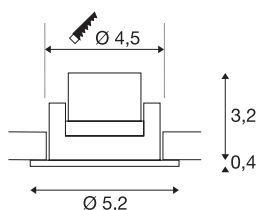

NEW TRIA MINI SET

recessed fitting, LED, 3000K, round, brushed aluminium, 30°, incl. driver, clip springs

The simplicity and effectiveness of the innovative NEW TRIA MINI Set is captivating. It is available in black, white, or brushed aluminium, and in round or square form. Equipped with a powerful, warm white premium LED in a tiltable mount, as well as LED driver included in the scope of supply, the set can be used in any lighting situation. The electrical connection is made directly to the 230V mains supply.

TECHNICAL DATA

Item no.	113976
Rotating or tilting	tiltable
IP Code	IP 20 / IP 44
Impact resistance class	IK 02
Assembly	Recessed
Assembly details	Ceiling
Primary nominal voltage	220-240V ~50/60Hz
Secondary power / voltage	700 mA
Safety class	II
Wattage	3.4 W
Minimum ambient temperature	-20 °C
Maximum ambient temperature	30 °C
Level of inrush current	15 A
Duration of inrush current	150 µs
Stroboscopic effect (SVM)	0
Lumen	190 lm
Colour temperature	3000 Kelvin
Beam angle	30 °
Color	aluminium
CRI	90
UGR ≤	19
LXXBXX data	L70B50

Light Source

Service life	30000 h
Risk Group	1
Height	3.6 cm
Diameter	5.2 cm
Net weight	0.111 kg
Gross weight	0.139 kg
Shape of cut-out	round
Installation depth	4 cm
Installation diameter	4.5 cm
BIG WHITE Page	141