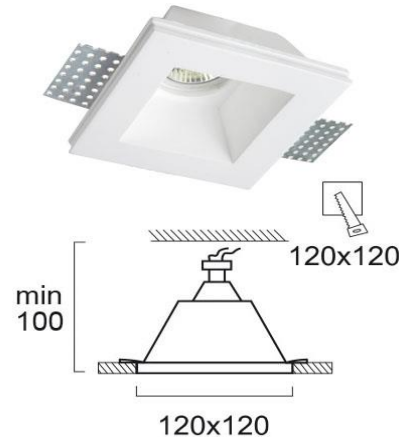

Product Datasheet

Code	4071400
Description	Recessed Spot Square Ceramic
Family	CERAMIC
Type	SPOTLIGHTS
Type of Lamp	GU10 / GU5.3 (MR16)
Watt	MAX 35W
Volt	230V / 12V
Hertz	50-60 Hz
Class	II, III
IP	IP20
Environment	INDOOR
Color	WHITE
Material	CERAMIC
Length	L:120
Height	H:100 MIN
Width	W:120