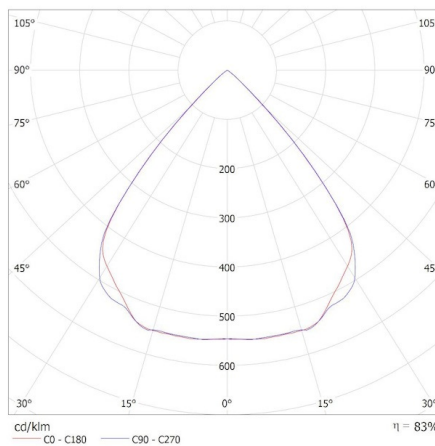

ADDITIONAL INFORMATION:

- for installation on the TEAR N busbar
- •
- •

KANLUX S.A. (kat 33139) ATL2 GU10-B + IQ-LEDEX / Krzywa rozsyłu światła (biegunowo)