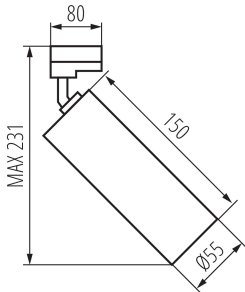

33139 ATL2 GU10-B

Track light projector