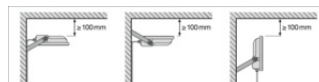

CAD/BIM files		Document name
	CAD_STEP_3D	FL G4 41W

Tender texts		Document name
	Tender documents	FLOODLIGHT 50 41W 6KLM 840 PS SY100 BK-EN

LOGISTICAL DATA

Product code	Packaging unit (Pieces/Unit)	Dimensions (length x width x height)	Gross weight	Volume
4099854305962	Folding box 1	69 mm x 206 mm x 180 mm	911.00 g	2.56 dm³
4099854305979	Shipping box 8	426 mm x 292 mm x 205 mm	7841.00 g	25.50 dm³

The mentioned product code describes the smallest quantity unit which can be ordered. One shipping unit can contain one or more single products. When placing an order, for the quantity please enter single or multiples of a shipping unit.

ADDITIONAL CATALOG INFORMATION

		230 Vac					
A	B	C	C10A	B16A	C16A		
8W	68	48	5.5	2x M4	78	98	125
17W	78	58	6.5	2x M5	81	102	131
41W	108	78	8.5	2x M6	40	50	64

FL 50 P 8W 6KLM 840 PS SY100	8 W / 160 lm	8 W / 1100 lm
FL 50 P 17W 6KLM 840 PS SY100	8 W / 360 lm	8 W / 1200 lm
FL 50 P 17W 6KLM 840 PS SY100	8 W / 360 lm	8 W / 1200 lm
FL 50 P 17W 6KLM 840 PS SY100	11 W / 400 lm	17 W / 2000 lm
FL 50 P 17W 6KLM 840 PS SY100	11 W / 400 lm	17 W / 2000 lm
FL 50 P 41W 6KLM 840 PS SY100	27 W / 2675 lm	41 W / 2000 lm
FL 50 P 41W 6KLM 840 PS SY100	27 W / 2675 lm	41 W / 2000 lm
FL 50 P 41W 6KLM 840 PS SY100	27 W / 2675 lm	41 W / 2000 lm

References / Links

– For Guarantee see www.ledvance.com/guarantee

DISCLAIMER

Subject to change without notice. Errors and omission excepted. Always make sure to use the most recent release.