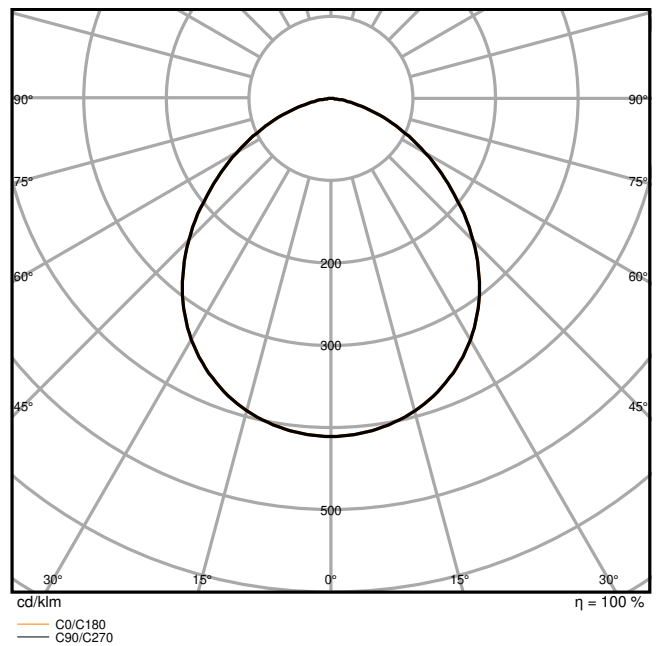

Product features

- High luminous efficacy: up to 145 lm/W
- Type of protection: IP66
- Pre-installed, flexible 1 m cable (H05RN-F), wrapped 3 x 1.0 mm² single wires
- Reflector-based, symmetric light distribution with 100° x 100° beam angle
- Mounting bracket with 30° angle and wide rotation area

Photometrical data

Luminous flux	6000 lm / 4000 lm
Luminous efficacy	145 lm/W
Color temperature	4000 K
Light color (designation)	Cool White
Color rendering index Ra	80
Standard deviation of color matching	5 sdc _m
Stroboscope effect metric (SVM)	≤0.9
Photobiological safety group acc. to EN62778	RG1
Photobiological safety group acc. to EN62471	RG1
Beam angle	100 ° x 100 °

FL 50 P 41W 6KLM 840 PS SY100 BK

FL 50 P 41W 6KLM 840 PS SY100 BK

Dimensions & Weight

Length	201.00 mm
Width	43.00 mm
Height	179.00 mm
Product weight	830.00 g
Cable length	1000 mm

FL 50 P SY100

Materials & Colors