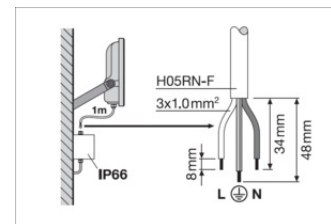

CAD/BIM files		Document name
	CAD_STEP_3D	FL G4 41W

Tender texts		Document name
	Tender documents	FLOODLIGHT 50 41W 6KLM 840 PS SY100 BK-EN

LOGISTICAL DATA

Product code	Packaging unit (Pieces/Unit)	Dimensions (length x width x height)	Gross weight	Volume
4099854305962	Folding box 1	69 mm x 206 mm x 180 mm	911.00 g	2.56 dm³
4099854305979	Shipping box 8	426 mm x 292 mm x 205 mm	7841.00 g	25.50 dm³

The mentioned product code describes the smallest quantity unit which can be ordered. One shipping unit can contain one or more single products. When placing an order, for the quantity please enter single or multiples of a shipping unit.

ADDITIONAL CATALOG INFORMATION

		230 Vac					
A	B	C	C10A	B16A	C16A		
8W	68	48	5.5	2x M4	78	98	125
17W	78	58	6.5	2x M5	81	102	131
41W	108	78	8.5	2x M6	40	50	64

FL 50 P 8W 6KLM 840 PS SY100	8 W / 160 lm	8 W / 1100 lm
FL 50 P 17W 6KLM 840 PS SY100	8 W / 360 lm	8 W / 1200 lm
FL 50 P 17W 6KLM 840 PS SY100	8 W / 360 lm	8 W / 1200 lm
FL 50 P 17W 6KLM 840 PS SY100	11 W / 400 lm	17 W / 2000 lm
FL 50 P 17W 6KLM 840 PS SY100	11 W / 400 lm	17 W / 2000 lm
FL 50 P 41W 6KLM 840 PS SY100	27 W / 2675 lm	41 W / 2000 lm
FL 50 P 41W 6KLM 840 PS SY100	27 W / 2675 lm	41 W / 2000 lm
FL 50 P 41W 6KLM 840 PS SY100	27 W / 2675 lm	41 W / 2000 lm

References / Links

– For Guarantee see www.ledvance.com/guarantee

DISCLAIMER

Subject to change without notice. Errors and omission excepted. Always make sure to use the most recent release.