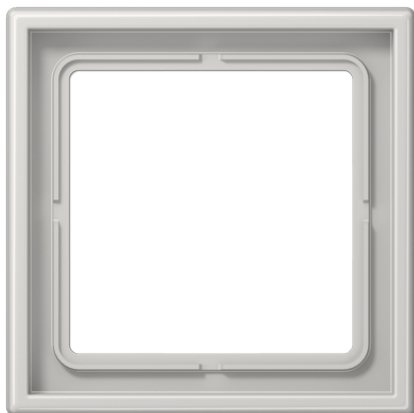

Product data sheet

Frame for horizontal and vertical installation

Reference number
LS 981 LG
Frame
for horizontal and vertical installation
Duroplastic (scratch-proof) glossy light grey
Version: 1-gang
Width: 81 mm
Height: 81 mm
Material: duroplastic

IP Degree of protection IP44 is ensured with sealing gasket ref.-no. 551 WU.