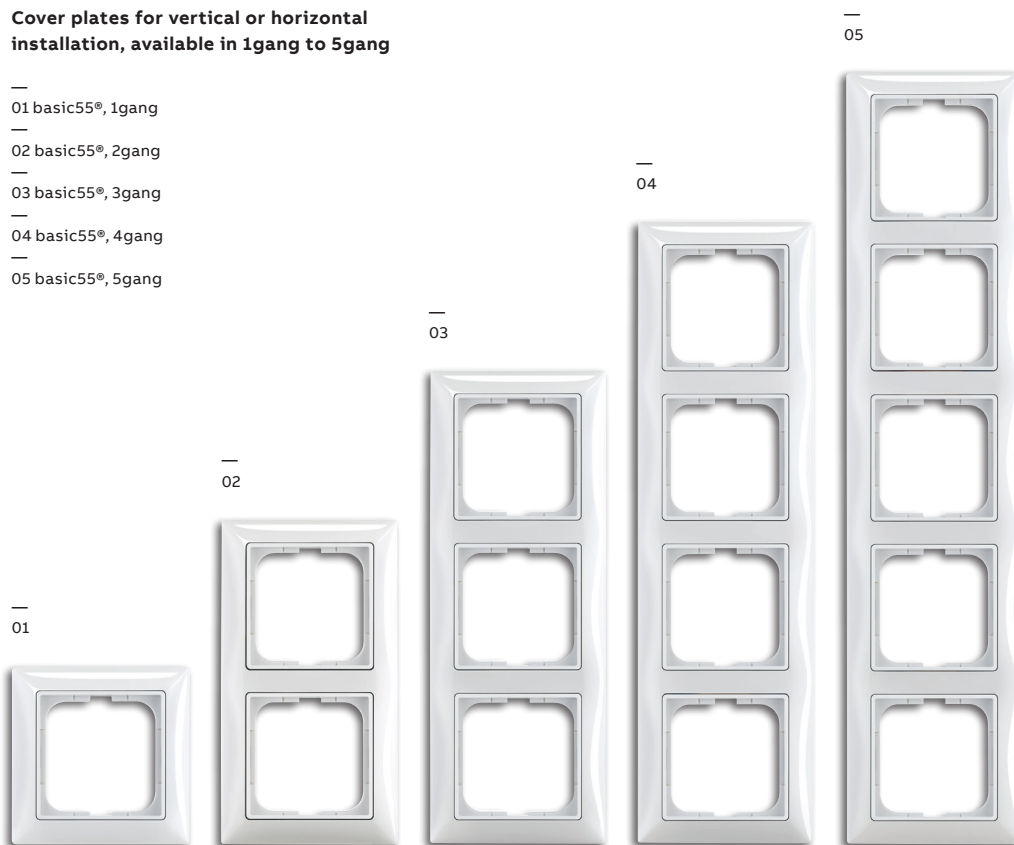

## Functional design

—  
Switches and  
push switches

—  
Socket outlets

—  
Blind switches

—  
Communication  
systems

- 01 Switch/button with rocker
- 02 2gang switch
- 03 2gang switch with neon lamp
- 04 3gang 1way switch
- 05 Push switch with doorbell symbol and labeling field
- 06 Rotary dimmer
- 07 Push switch with illumination
- 08 20 A DP switch with red neon indicator
- 09 Busch-Comfort switch®
- 10 SCHUKO® socket outlet, shuttered
- 11 SCHUKO® socket outlet and "DATA" marking
- 12 Socket outlet, shuttered with earthing pin
- 13 SCHUKO® socket outlet with hinged lid
- 14 SCHUKO® double socket outlet
- 15 Blind switches/push-buttons
- 16 Blind switches/push-buttons with rotary knob
- 17 Comfort timer
- 18 Card switch
- 19 Room temperature controller
- 20 SCHUKO® USB socket outlet, 2gang
- 21 Antenna socket for TV
- 22 Antenna socket for Radio/TV/SAT
- 23 Light signal
- 24 Busch-powerDock
- 25 Loudspeaker outlet
- 26 USB power adapter insert, flush-mounted with USB-A & USB-C interface
- 27 Universal data connecting unit
- 28 Universal data connecting unit, 2gang
- 29 Loudspeaker

**Cover plates for vertical or horizontal installation, available in 1gang to 5gang**

- 01 basic55®, 1gang
- 02 basic55®, 2gang
- 03 basic55®, 3gang
- 04 basic55®, 4gang
- 05 basic55®, 5gang

The wallpaper shown on pages 11, 13, 15, 17, 19, 21, 23 and 27 are part of the current range of the