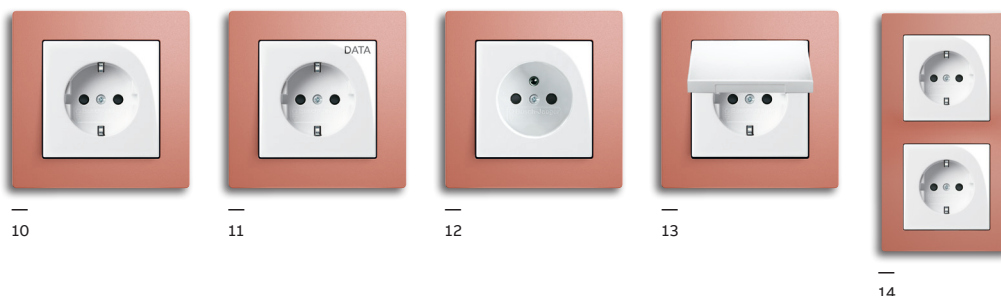

—
Socket outlets