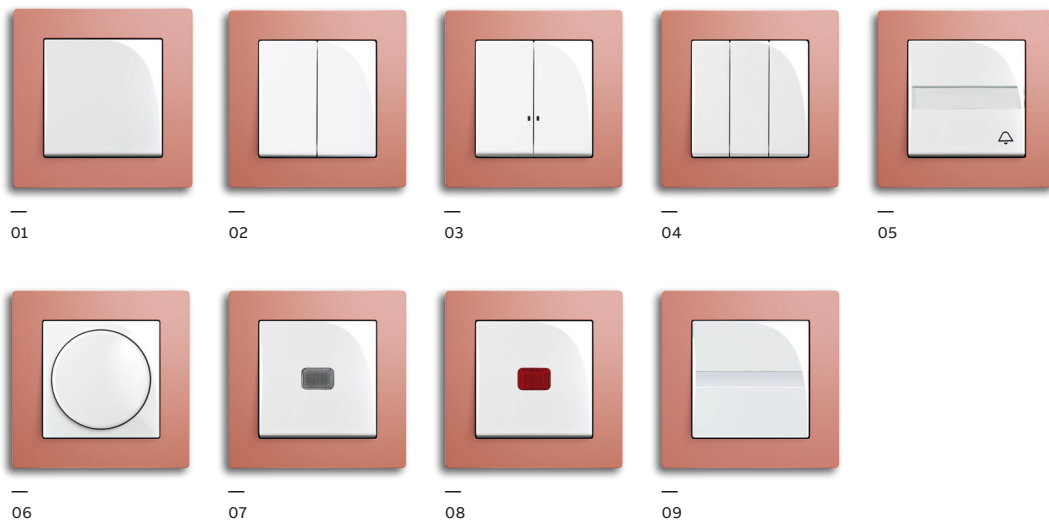

A shining example

Functional design

—
Switches and
push switches