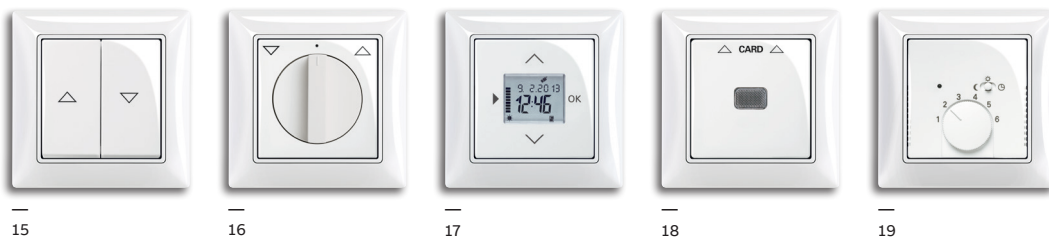

## Functional design

—  
Switches and  
push switches

—  
Socket outlets

—  
Blind switches

—  
Communication  
systems

- 01 Switch/button with rocker
- 02 2gang switch
- 03 2gang switch with neon lamp
- 04 3gang 1way switch
- 05 Push switch with doorbell symbol and labeling field
- 06 Rotary dimmer
- 07 Push switch with illumination
- 08 20 A DP switch with red neon indicator
- 09 Busch-Comfort switch®
- 10 SCHUKO® socket outlet, shuttered
- 11 SCHUKO® socket outlet and "DATA" marking
- 12 Socket outlet, shuttered with earthing pin
- 13 SCHUKO® socket outlet with hinged lid
- 14 SCHUKO® double socket outlet
- 15 Blind switches/push-buttons
- 16 Blind switches/push-buttons with rotary knob
- 17 Comfort timer
- 18 Card switch
- 19 Room temperature controller
- 20 SCHUKO® USB socket outlet, 2gang
- 21 Antenna socket for TV
- 22 Antenna socket for Radio/TV/SAT
- 23 Light signal
- 24 Busch-powerDock
- 25 Loudspeaker outlet
- 26 USB power adapter insert, flush-mounted with USB-A & USB-C interface
- 27 Universal data connecting unit
- 28 Universal data connecting unit, 2gang
- 29 Loudspeaker

**Cover plates for vertical or horizontal installation, available in 1gang to 5gang**

- 01 basic55®, 1gang
- 02 basic55®, 2gang
- 03 basic55®, 3gang
- 04 basic55®, 4gang
- 05 basic55®, 5gang

The wallpaper shown on pages 11, 13, 15, 17, 19, 21, 23 and 27 are part of the current range of the