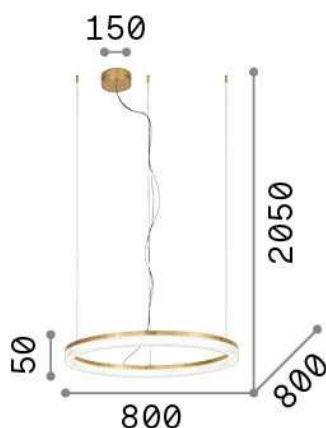

General info

Indoor - Suspensions

Ean	8021696314938
Item	CROWN SP D60
Installation	Suspensions
Guarantee	5 years
Gross weight	3.61 kg
Volume	0.04356 m ³

Technical info

Net weight	2.6 kg
Insulation class	II
Protection index	IP20
Compliance	CE
Operating temperature	0° ~ +40 °C
Dimmer	NO, On-Off
Power output	220-240 V AC 50/60 Hz
Power supply	In-built, included Replaceable (by qualified operators only), electronic

Source info

Integrated source	Integrated LED module
Replaceable source	No
Power	LED 30 W
Emission	Direct
Max consumption	max 30,00 W
Features LED	LED SMD
CCT LED	3000 K
Duration LED (t. 25°C)	30000 h
CRI	> 80
Light beam flux	3000 lm
Useful light flux	2480 lm
Bulb included	1 - E14 OLIVA 4W 3000K CRI80 SATIN

General info

Indoor - Suspensions

Ean	8021696314921
Item	CROWN SP D80
Installation	Suspensions
Guarantee	5 years
Gross weight	4.93 kg
Volume	0.081356 m ³

Technical info

Net weight	3.42 kg
Insulation class	II
Protection index	IP20
Compliance	CE
Operating temperature	0° ~ +40 °C
Dimmer	NO, On-Off
Power output	220-240 V AC 50/60 Hz
Power supply	In-built, included Replaceable (by qualified operators only), electronic

Source info

Integrated source	Integrated LED module
Replaceable source	No
Power	LED 42 W
Emission	Direct
Max consumption	max 42,00 W
Features LED	LED SMD
CCT LED	3000 K
Duration LED (t. 25°C)	30000 h
CRI	> 80
Light beam flux	4300 lm
Useful light flux	3400 lm
Bulb included	1 - E14 OLIVA 4W 3000K CRI80 SATIN