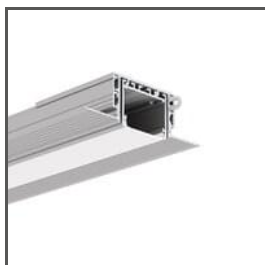

End cap set 3035-O-HQ

Ref. 42625

RELATED SYSTEMS

3035-KOZE
18056+B8441