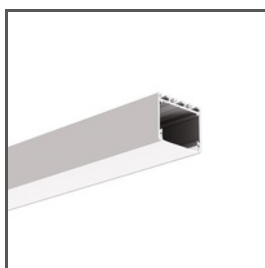

RELATED PROFILES