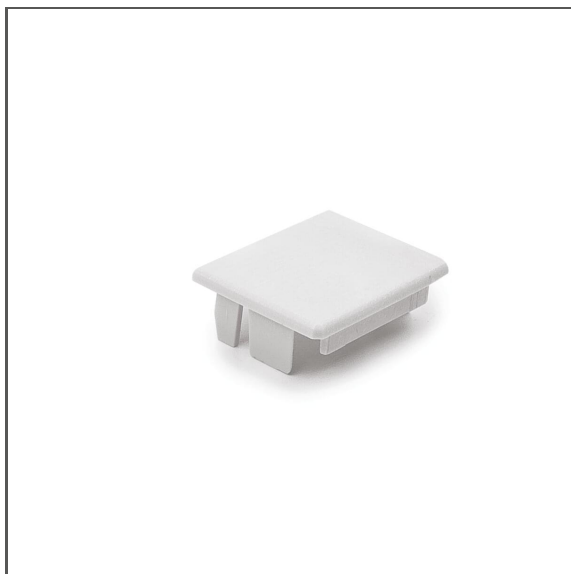

End cap 3035-O

Ref. 24274