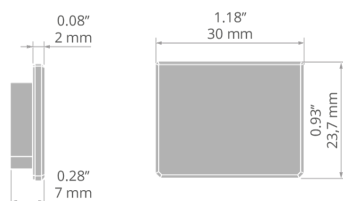

## TECHNICAL SPECIFICATIONS

Material	aluminum	Width	30 mm
Color	■ silver	Corrosion resistance	yes
Shape	rectangular	Corrosion resistance at high salinity	yes
Height	23.7 mm		