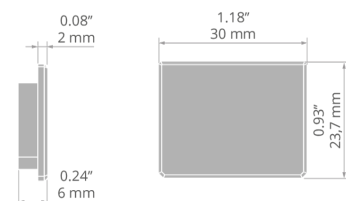

TECHNICAL DRAWING