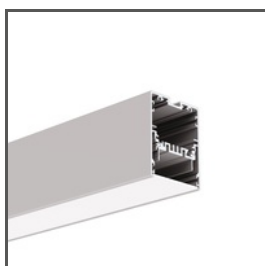

RELATED SYSTEMS

MOD-50
18047