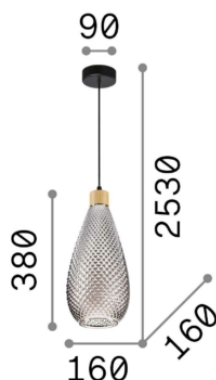

General info

DECORATIVO - Hanging

Indoor suspended lamp with diffuse light emission

Ean	8021696238838
Item	BERGEN-2 SP1
Guarantee	5 years
Gross weight	1.99 kg
Volume	0.033124 m³

Technical info

Net weight	1.57 kg
Insulation class	II
Protection index	IP20
Operating temperature	0° ~ +40 °C
Dimmer	Non-dimmable
Power output	220-240 V AC
Power supply	Not required

Source info

Integrated source	Light bulb (not included)
Replaceable source	YES
Power	E27 max 1 x 60W
Emission	Diffuse
Max consumption	-
Recommended bulb	E27 08W GOCCIA TRASP 3000K