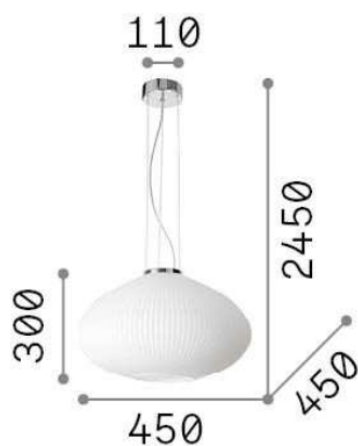

General info

DECORATIVO - Hanging

Indoor suspended lamp with diffuse light emission

Ean	8021696285184
Item	PLISSE' SP1 D35 CROMO
Guarantee	5 years
Gross weight	3.27 kg
Volume	0.07052 m ³

Technical info

Net weight	2.06 kg
Insulation class	II
Protection index	IP20
Operating temperature	0° ~ +40 °C
Dimmer	Non-dimmable
Power output	220-240 V AC
Power supply	Not required

Source info

Integrated source	Light bulb (not included)
Replaceable source	YES
Power	E27 max 1 x 60W
Emission	Diffuse
Max consumption	-
Recommended bulb	E27 08W GOCCIA BIANCO 3000K

General info

DECORATIVO - Hanging

Indoor suspended lamp with diffuse light emission

Ean	8021696264523
Item	PLISSE' SP1 D45 CROMO
Guarantee	5 years
Gross weight	5.05 kg
Volume	0.120787 m ³

Technical info

Net weight	3.3 kg
Insulation class	II
Protection index	IP20
Operating temperature	0° ~ +40 °C
Dimmer	Non-dimmable
Power output	220-240 V AC
Power supply	Not required

Source info

Integrated source	Light bulb (not included)
Replaceable source	YES
Power	E27 max 1 x 60W
Emission	Diffuse
Max consumption	-
Recommended bulb	E27 08W GOCCIA BIANCO 3000K