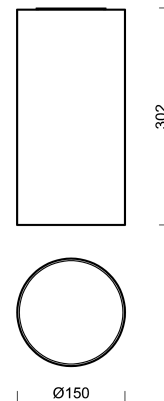

KUMA 3A

Product code: 43091

Type: IN-12BK1/435*

Short description of the luminaire

White surface-mounted E27 light ON/OFF with TRIPLEX OPAL glass shade.

Technical

Types of luminaires:	Classic on/off
Mounting type:	surface mounted
Base material:	steel
Shade material:	three-layer glass TRIPLEX OPAL
Shade color:	white
Holding the shade:	steel holder
Base color:	white Ral9003
Mounting location:	ceiling
Width:	150 mm
Length:	150 mm
Height:	302 mm
Diameter:	Ø 150 mm
Impact strength:	IK01

Electric

Voltage type:	AC
Input voltage:	220 - 240 V
Output:	60 W
IP:	20
Socket:	E27

Logistic

EAN	8591728430917
Weight NTTO	1,76 Kg
Weight BTTO	1,96 Kg
Number of cartons	1
Warranty:	60

Documents to download

Technical

Types of luminaires:	Classic on/off
Mounting type:	surface mounted
Base material:	steel
Shade material:	three-layer glass TRIPLEX OPAL
Shade color:	white
Holding the shade:	folding system
Base color:	white Ral9003
Mounting location:	ceiling/wall
Width:	150 mm
Length:	150 mm
Height:	552 mm
Diameter:	Ø 150 mm
Impact strength:	IK01