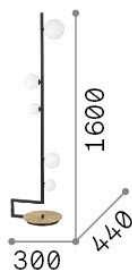

General info

DECORATIVO - Floor

Indoor floor lamp with multiple sources, in-built switch and diffuse light emission

Varnished metal frame with satin brass decorative disc. White acid-etched blown glass diffusers. PVC cable with switch and plug. Color: matt black with satin brass detail.

Ean	8021696273662
Item	BIRDS PT5
Installation	Floor
Guarantee	5 years
Gross weight	8.17 kg
Volume	0.15364 m ³

Technical info

Net weight	5.64 kg
Insulation class	II
Protection index	IP20
Compliance	-
Operating temperature	0° ~ +40 °C
Dimmer	No dimmerable
Power output	220-240 V AC
Power supply	Not required

Source info

Integrated source	Light bulb (included)
Replaceable source	YES
Power	G9 max 5 x 15W
Emission	Diffuse
Max consumption	-
Bulb included	209043 G9 03W 300Lm 3000K