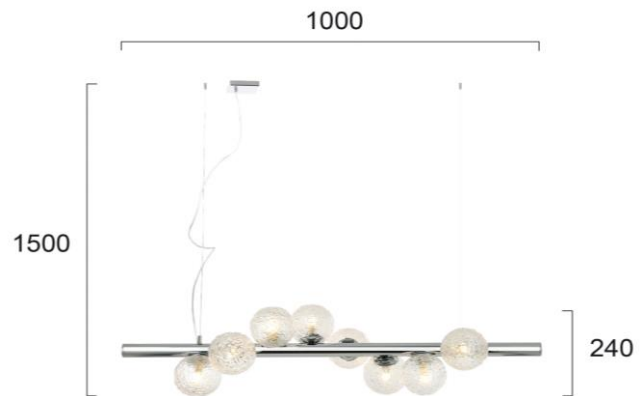

Product Datasheet

Code	4238900
Description	8/Lights Pendant Bar Sylia
Family	SYLIA
Type	PENDANT
Type of Lamp	G9 LED
Watt	8 x MAX 5W
Volt	220-240 VAC
Hertz	50-60 Hz
Class	I
IP	IP20
Environment	INDOOR
Color	CLEAR GLASS / CHROME
Material	GLASS / PLATED STEEL
Length	L:1000
Height	H:1500
Width	