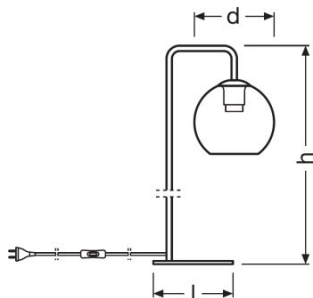

TECHNICAL DATA

Electrical data

Operating mode	Mains voltage
Nominal voltage	220...240 V
Mains frequency	50/60 Hz

Dimensions & weight

Length	200.0 mm
Diameter	200.0 mm
Height	540.0 mm
Product weight	1590.00 g