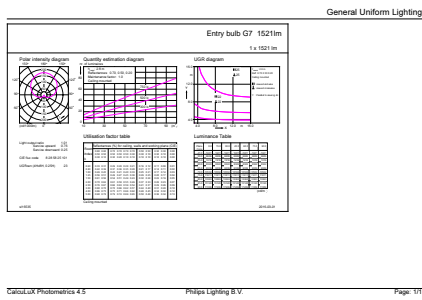

CorePro Plastic LEDbulbs

Mechanical and housing

Bulb Finish	Frosted
Bulb Shape	A60 [A 60mm]

Approval and application

Energy Efficiency Class	E
Energy Consumption kWh/1000 h	13 kWh
EPREL Registration Number	397637

Product data

Full product code	871869651030800

Order product name	CorePro LEDbulb ND 12.5-100W A60 E27 840
EAN/UPC - Product	8718696510308
Order code	929001312402
Numerator - Quantity Per Pack	1
Numerator - Packs per outer box	10
Material Nr. (12NC)	929001312402
Net Weight (Piece)	0.076 kg

Dimensional drawing

Product	D	C
CorePro LEDbulb ND 12.5-100W A60 E27 840	60 mm	110 mm

CorePro LEDbulb ND 12.5-100W A60 E27 840

Photometric data

CorePro LEDbulb 100W E27 840 FR A60

CorePro LEDbulb 100W E27 840 FR A60