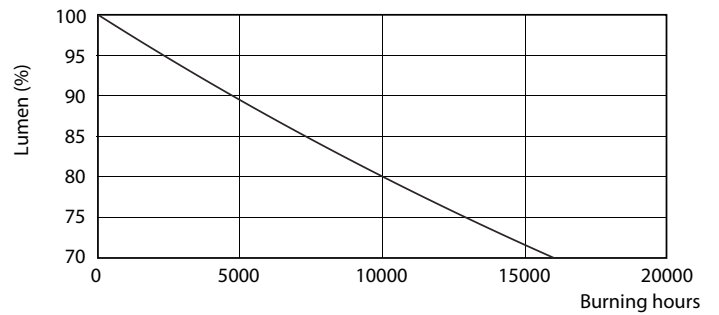

LEDbulb 100W E27 840 FR A60