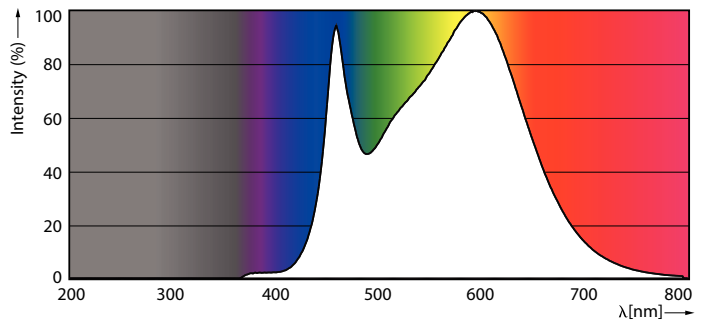

CorePro Plastic LEDbulbs

Mechanical and housing

Bulb Finish	Frosted
Bulb Shape	A60 [A 60mm]

Approval and application

Energy Efficiency Class	E
Energy Consumption kWh/1000 h	13 kWh
EPREL Registration Number	397637

Product data

Full product code	871869651030800

Order product name	CorePro LEDbulb ND 12.5-100W A60 E27 840
EAN/UPC - Product	8718696510308
Order code	929001312402
Numerator - Quantity Per Pack	1
Numerator - Packs per outer box	10
Material Nr. (12NC)	929001312402
Net Weight (Piece)	0.076 kg

Dimensional drawing

Product	D	C
CorePro LEDbulb ND 12.5-100W A60 E27 840	60 mm	110 mm

CorePro LEDbulb ND 12.5-100W A60 E27 840

Photometric data

CorePro LEDbulb 100W E27 840 FR A60

CorePro LEDbulb 100W E27 840 FR A60