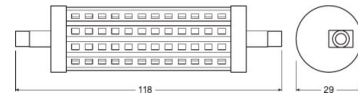

P LINE 118.0 mm 125 15 W/2700 K R7s

Product code 4058075812130

	R7s
	118.0 mm
	29.0 mm
	–
W	15.00 W
lm	2000 lm
	2000 lm
	–
	2000 lm
	–
cd	–
K	2700 K
COLOUR	Warm White
R_a	≥80
t [h]	15000 h
	No
V	220...240 V
Hz	50/60 Hz