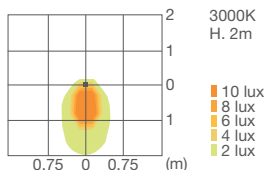

10 11 611
LED 3000K COB CRI>80
6W / 750 lm LED data
7,8W / 220 lm Real data
220-240V 0/50/60Hz
1 opening
Sandblasted glass
A / A+ / A++

PRODUCT INFORMATION

IP65
IK 07
5 mm flat tempered glass
Cable input Ø 1÷13 mm
Surge protection included

AVAILABLE COLOURS

■ .06 grey
■ .08 anthracite
Other colours on request