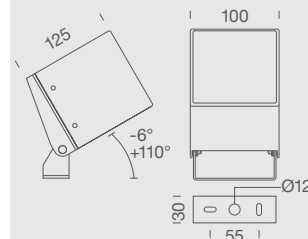

TECHNICAL DATA