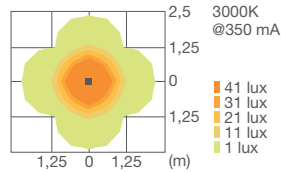

PRODUCT INFORMATION

IP65
IK 07
5 mm flat tempered
extra clear glass
Cable input Ø 1÷13 mm
Surge protection included

IP68 connector excluded
to be ordered separately

AVAILABLE COLOURS
■ .06 grey
■ .08 anthracite
Other colours on request