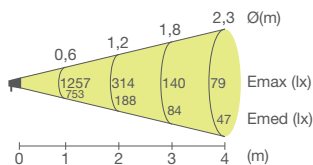

10 12 113
3 LED 3000K CRI>80
5W / 565 lm LED data
6,2W / 440 lm Real data
220-240V 0/50/60Hz
Transparent glass
A / A+ / A++

**RGBW LED
available
on request**

PRODUCT INFORMATION

IP65
IK 05
5 mm flat tempered extra clear glass
Cable input Ø 1±13 mm
Surge protection included

AVAILABLE COLOURS

■ .06 grey
■ .08 anthracite
Other colours on request