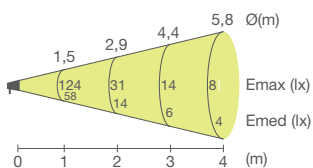

**WHITE
COB LED
230V**

WIDE

10 13 615
LED 3000K COB CRI>80
6W / 750 lm LED data
7,8W / 615 lm Real data
220-240V 0/50/60Hz
Sandblasted glass
A / A+ / A++

! Transparent extra glass available on request

PRODUCT INFORMATION