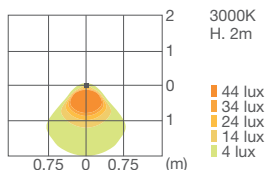

WHITE LED 230V

10 09 611
LED 3000K CRI>80
 1,5W / 165 lm LED data
2,9W / 60 lm Real data
 220-240V 0/50/60Hz
 1 lens
Transparent glass
 A / A+ / A++

10 09 616
LED 3000K CRI>80
 1,5W / 165 lm LED data
2,9W / 80 lm Real data
 220-240V 0/50/60Hz
 1 opening
Transparent glass
 A / A+ / A++