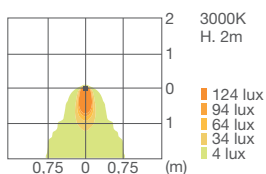

10 10 113
3 LED 3000K CRI>80
5W / 495 lm LED data
6,2W / 440 lm Real data
220-240V 0/50/60Hz
1 opening
Transparent glass
A / A+ / A++