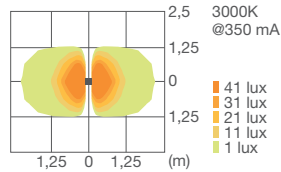

WHITE
COB LED
230V

10 15 611
LED 3000K COB CRI>80
6W / 750 lm LED data
7,8W / 285 lm Real data
220-240V 50/60Hz
1 opening
Transparent glass
A / A+ / A++

1586
cd/klm

10 15 612
LED 3000K COB CRI>80
6W / 750 lm LED data
7,8W / 505 lm Real data
220-240V 50/60Hz
2 openings
Transparent glass
A / A+ / A++

1586
cd/klm

10 15 614
LED 3000K COB CRI>80
6W / 750 lm LED data
7,8W / 515 lm Real data
220-240V 50/60Hz
4 openings
Transparent glass
A / A+ / A++

1586
cd/klm

PRODUCT INFORMATION

IP65
IK 07
5 mm flat tempered
extra clear glass
Cable input Ø 1÷13 mm
Surge protection included

IP68 connector excluded
to be ordered separately

AVAILABLE COLOURS
■ .06 grey
■ .08 anthracite
Other colours on request

TECHNICAL DATA

Disponibile su richiesta senza maggiorazione di prezzo (per la composizione del codice consultare pagina 8)
Available upon request without surcharge (for the code composition, please refer to page 9)

HELP YOU

LED
LED COLOURS
TEMPERATURE
4000K

Other LED colours
available on request

COLORS FINISHES
■ .01 black
■ .02 white
■ .07 corten
■ .09 bronze

ACCESSORI (per maggiori dettagli consultare pagina 321)
ACCESSORIES (for further details please refer to page 321)

FIXING
page 341
89 50 045 - Tie rod
90 05 190 - Spike

INFO
Ulteriori versioni sono
disponibili consultando
www.platek.eu

More versions are available on
www.platek.eu

More details at:
platek.eu/
MINIONEbollard