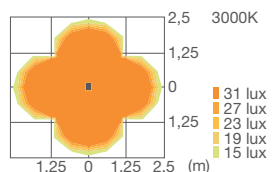

10 80 614
LED 3000K COB CRI>80
8W / 1000 lm LED data
10,3W / 720 lm Real data
220-240V 50/60Hz
4 openings
Transparent glass
A / A+ / A++

PRODUCT INFORMATION

IP65
IK 07
5 mm flat tempered
extra clear glass
Cable length 1 m (3 x 1 mm²)
Surge protection included

IP68 connector excluded
to be ordered separately

AVAILABLE COLOURS

■ .06 grey
■ .08 anthracite
Other colours on request