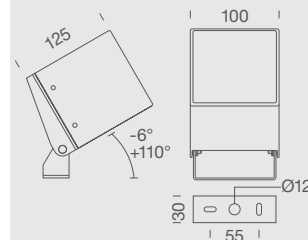

TECHNICAL DATA

Disponibile su richiesta senza maggiorazione di prezzo (per la composizione del codice consultare pagina 8)
Available upon request without surcharge (for the code composition, please refer to page 9)

HELP YOU

LED LED COLOURS TEMPERATURE 4000K

Other LED colours available on request

OPTICS OPTIC WIDE

COLORS FINISHES
■ .01 black
■ .02 white
■ .07 corten
■ .09 bronze

INFO
Ulteriori versioni sono disponibili consultando www.platek.eu

More versions are available on www.platek.eu

ACCESSORI (per maggiori dettagli consultare pagina 321)
ACCESSORIES (for further details please refer to page 321)

FIXING
page 339
90 05 605 - Spike

More details at:
[platek.eu/
MINIONE
floodlight](http://platek.eu/MINIONE_floodlight)