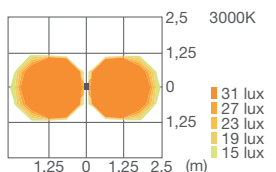

10 80 612
LED 3000K COB CRI>80
8W / 1000 lm LED data
10,3W / 680 lm Real data
220-240V 50/60Hz
2 openings
Transparent glass
A / A+ / A++