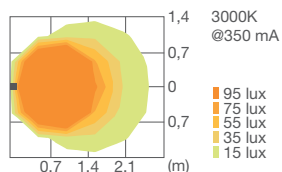

WHITE
COB LED
230V

1 OPENING

2 OPENINGS

4 OPENINGS

10 50 611
LED 3000K COB CRI>80
8W / 1000 lm LED data
10,3W / 650 lm Real data
220-240V 50/60Hz
1 opening
Transparent glass
A / A+ / A++

10 50 612
LED 3000K COB CRI>80
8W / 1000 lm LED data
10,3W / 680 lm Real data
220-240V 50/60Hz
2 openings
Transparent glass
A / A+ / A++