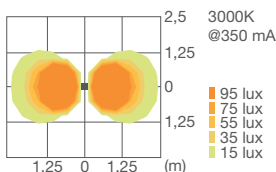

WHITE
COB LED
230V

1 OPENING

2 OPENINGS

4 OPENINGS

10 50 611
LED 3000K COB CRI>80
8W / 1000 lm LED data
10,3W / 650 lm Real data
220-240V 50/60Hz
1 opening
Transparent glass
A / A+ / A++

10 50 612
LED 3000K COB CRI>80
8W / 1000 lm LED data
10,3W / 680 lm Real data
220-240V 50/60Hz
2 openings
Transparent glass
A / A+ / A++