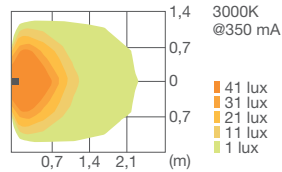

WHITE
COB LED
230V

1 OPENING

2 OPENINGS

4 OPENINGS

10 15 611
LED 3000K COB CRI>80
6W / 750 lm LED data
7,8W / 285 lm Real data
220-240V 50/60Hz
1 opening
Transparent glass
A / A+ / A++

1586
cd/klm

10 15 612
LED 3000K COB CRI>80
6W / 750 lm LED data
7,8W / 505 lm Real data
220-240V 50/60Hz
2 openings
Transparent glass
A / A+ / A++