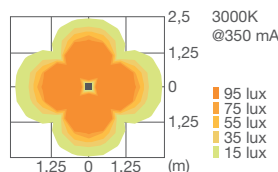

10 50 614
LED 3000K COB CRI>80
8W / 1000 lm LED data
10,3W / 720 lm Real data
220-240V 50/60Hz
4 openings
Transparent glass
A / A+ / A++

PRODUCT INFORMATION

IP65
IK 07
5 mm flat tempered
extra clear glass
Cable length 1 m (3 x 1 mm²)
Surge protection included

IP68 connector excluded
to be ordered separately

AVAILABLE COLOURS

■ .06 grey
■ .08 anthracite
Other colours on request