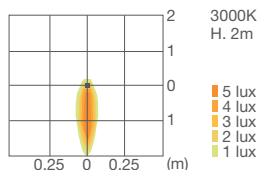

WHITE LED 230V

10 09 611
LED 3000K CRI>80
 1,5W / 165 lm LED data
2,9W / 60 lm Real data
 220-240V 0/50/60Hz
 1 lens
Transparent glass
 A / A+ / A++

10 09 616
LED 3000K CRI>80
 1,5W / 165 lm LED data
2,9W / 80 lm Real data
 220-240V 0/50/60Hz
 1 opening
Transparent glass
 A / A+ / A++