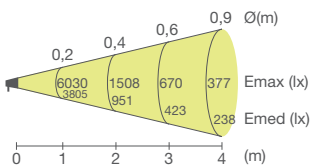

**WHITE
3 LED
230V**

10 12 111
3 LED 3000K CRI>80
5W / 565 lm LED data
6,2W / 470 lm Real data
220-240V 0/50/60Hz
Transparent glass
A / A+ / A++