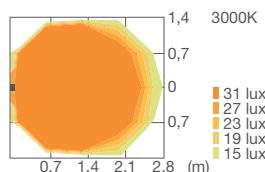

WHITE
COB LED
230V

10 50 611
LED 3000K COB CRI>80
8W / 1000 lm LED data
10,3W / 650 lm Real data
220-240V 50/60Hz
1 opening
Transparent glass
A / A+ / A++

10 50 612
LED 3000K COB CRI>80
8W / 1000 lm LED data
10,3W / 680 lm Real data
220-240V 50/60Hz
2 openings
Transparent glass
A / A+ / A++

10 50 614
LED 3000K COB CRI>80
8W / 1000 lm LED data
10,3W / 720 lm Real data
220-240V 50/60Hz
4 openings
Transparent glass
A / A+ / A++

PRODUCT INFORMATION

IP65
IK 07
5 mm flat tempered
extra clear glass
Cable length 1 m (3 x 1 mm²)
Surge protection included

IP68 connector excluded
to be ordered separately

AVAILABLE COLOURS

■ .06 grey
■ .08 anthracite
Other colours on request

TECHNICAL DATA

WHITE
COB LED
230V

10 80 611
LED 3000K COB CRI>80
8W / 1000 lm LED data
10,3W / 650 lm Real data
220-240V 50/60Hz
1 opening
Transparent glass
A / A+ / A++

10 80 612
LED 3000K COB CRI>80
8W / 1000 lm LED data
10,3W / 680 lm Real data
220-240V 50/60Hz
2 openings
Transparent glass
A / A+ / A++

10 80 614
LED 3000K COB CRI>80
8W / 1000 lm LED data
10,3W / 720 lm Real data
220-240V 50/60Hz
4 openings
Transparent glass
A / A+ / A++

PRODUCT INFORMATION

IP65
IK 07
5 mm flat tempered
extra clear glass
Cable length 1 m (3 x 1 mm²)
Surge protection included

IP68 connector excluded
to be ordered separately

AVAILABLE COLOURS

■ .06 grey
■ .08 anthracite
Other colours on request

TECHNICAL DATA

Disponibile su richiesta senza maggiorazione di prezzo (per la composizione del codice consultare pagina 8)
Available upon request without surcharge (for the code composition, please refer to page 9)

HELP YOU

INFO
Ulteriori versioni sono
disponibili consultando
www.platek.eu

More versions are available on
www.platek.eu

LED LED COLOURS
TEMPERATURE
4000K

Other LED colours
available on request