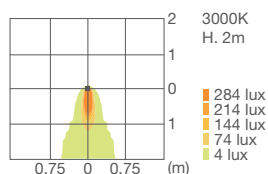

AVAILABLE COLOURS

■ .06 grey
 ■ .08 anthracite
 Other colours on request

TECHNICAL DATA

WHITE 3 LED 230V

HIGH-PERFORMANCE

10 10 111
3 LED 3000K CRI>80
 5W / 495 lm LED data
6,2W / 470 lm Real data
 220-240V 0/50/60Hz
 1 opening
Transparent glass
 A / A+ / A++