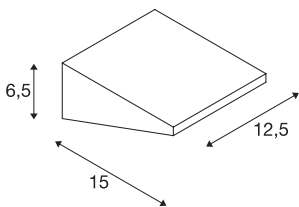

IPERI WALL

outdoor wall light, LED, 4000K, IP44, anthracite, 48 LED, 5W

The IPERI WALL wall light made from aluminium is fitted with a large number of powerful SMD LEDs. With protection class IP44, it is suitable for outdoor use. The different colour versions available are supplied with connection box for simplified installation. In addition, the installation can be extended by floor lamps of the series.

TECHNICAL DATA

Item no.:	231315
Lamps included	0
Primary nominal voltage	230V ~50Hz mA/V
Width	12.5 cm
Height	6.5 cm
Depth	15.0 cm
Net weight	0.519 kg
Gross weight	0.625 kg
IP Code	IP 44
Safety class	II
Assembly	Surface
Assembly details	Wall
Wattage	5 W
Lumen	320 lm
Colour temperature	4000 Kelvin
Color	anthracite
CRI	>70
LXXBXX data	70/50
Service life	25000 h
BIG WHITE Page	668