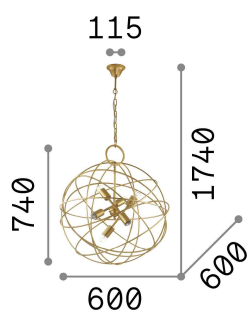

General info

DECORATIVO - Hanging

Totally metal frame and decorative elements. Satin dark gold varnish finish.

EAN	156026
Product	KONSE SP6
Installation	Hanging
Gross weight	7.6 kg
Volume	0.12005 m³

Technical info

Net weight	3.51 kg
Insulation class	1
Protection index	IP20
Dimmer	No dimmerable

Source info

Power	E27 max 6 x 60W