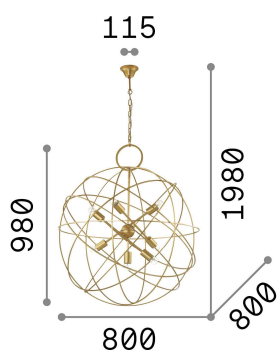

General info

DECORATIVO - Hanging

Totally metal frame and decorative elements. Satin dark gold varnish finish.

EAN	156033
Product	KONSE SP7
Installation	Hanging
Gross weight	11.5 kg
Volume	0.720344 m³

Technical info

Net weight	4.6 kg
Insulation class	1
Protection index	IP20
Dimmer	No dimmerable

Source info

Power	E27 max 7 x 60W