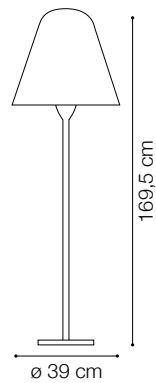

Powder painted metal base and bar.
Plastic conical diffuser in opal color.
Supplied with plug.

Code	180953
Item name	ITACA PT1
Insulation class	Class II
IP	44
Power	max 1 x 60W E27
Bulb / LED included	No
Net Weight	11,040 Kg
Volume	0,1385 m ³
Base / Hole	ø 38 cm

TABLE LAMP

Powder painted metal base and bar.
Plastic conical diffuser in opal color.
Supplied with plug.

Code	180960
Item name	ITACA TL1
Insulation class	Class II
IP	44
Power	max 1 x 60W E27
Bulb / LED included	No
Net Weight	6,980 Kg
Volume	0,1180 m ³
Base / Hole	ø 30 cm